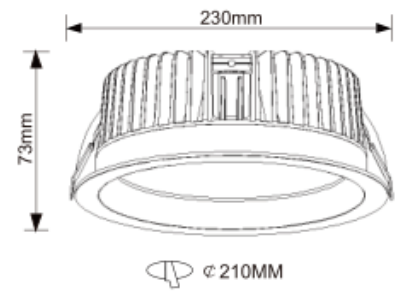

Aris Waterproof Downlight

Single Color Series Downlight
Dimmable/ Dim to Warm/ Non-Dimmable

To drive multiple lights at the same time with constant voltage drive.

Color temperature: :3000K/4000K/5000K(5700K)

Voltage: AC220-240V 50/ 60Hz PF>0.95

CRI: 97, R9>95

Beam Angle(°): 110°

The light body size: 4" / 6" / 8"

Dimming Type: Triac / 1-10V/ DALI/ Non-Dimmable

Warranty: 7 years

IP level: IP65

SunLike LED Inside

Dim to warm

Dimmable