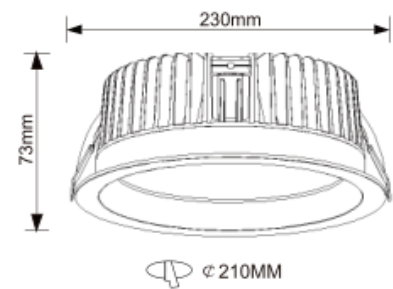

Aris Downlight

SUNWHITE Technology & DALI series

SUNWHITE Controller

To drive multiple lights at the same time with constant voltage drive.

Color temperature: 3000K/4000K/5000K(5700K) / 3000K~6000K

Voltage: DC24V 50/ 60Hz PF>0.95

Ra: 97 R9>95

Beam Angle(°): 110°

The light body size: 4" / 6" / 8"

Dimming Type: SUNWHITE

Warranty: 7 years

IP level: IP65

DALI Controller

To drive multiple lights at the same time with constant voltage drive.

Color temperature: 3000K/4000K/5000K(5700K) / 3000K~6000K

Voltage: DC24V 50/ 60Hz PF>0.95

Ra: 97 R9>95

Beam Angle(°): 110°

The light body size: 4" / 6" / 8"

Dimming Type: SUNWHITE

Warranty: 7 years

IP level: IP65

SunLike LED Inside