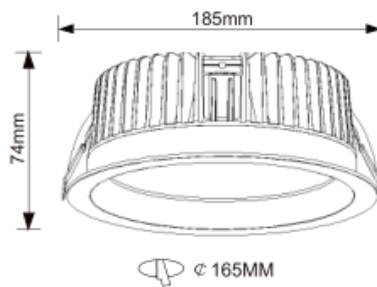

Aris Downlight

Bluetooth Driver with Controller series

This is our second series of Smart Bluetooth control via Bluetooth. Realize the function of dimming and color, also can adjust the light color according to different requirements.

Color temperature: 3000K~6000K

Voltage: AC220-240V 50/ 60Hz PF>0.95

Ra: 97 R9>95

Beam Angle(°): 110°

The light body size: 4" / 6" / 8"

Dimming Type: Bluetooth

Warranty: 7 years

IP level: IP65

SunLike LED Inside