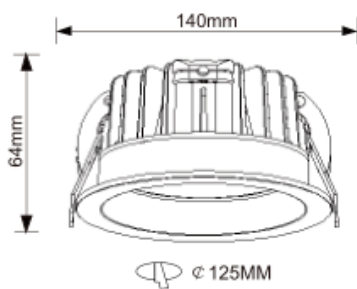

The light body size: 4" / 6" / 8"

Dimming Type: SUNWHITE

Warranty: 7 years

IP level: IP65

**SunLike** LED Inside

DC24V

4" 18W 110°  
3000K/4000K/5000K/5700K

**Photometric Information**