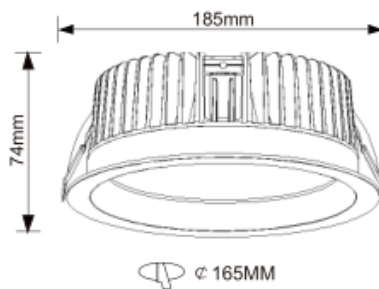

Aris Downlight

3CCT Changed Series Downlight

Dim to Warm & Dimmable series to adjust the brightness
Color temperature: :3000K/4000K/5000K(5700K)
tunable in one product
3000K/5700K with 80lm/W while 4000K with 90lm/W
Voltage: AC220-240V 50/ 60Hz PF>0.95
CRI: 97, R9>95
Beam Angle(°): 110°
The light body size: 4" / 6" / 8"
Dimming Type: Triac / 1-10V / DALI
Warranty: 7 years
IP level: IP65

SunLike LED Inside

Slide the DIP switch to choose color temperatures under the driver cap