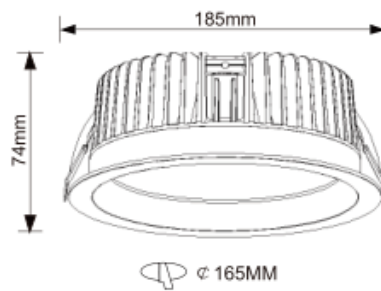

Aris Waterproof Downlight

Single Color Series Downlight
Dimmable/ Dim to Warm/ Non-Dimmable

To drive multiple lights at the same time with constant voltage drive.

Color temperature: :3000K/4000K/5000K(5700K)

Voltage: AC220-240V 50/ 60Hz PF>0.95

CRI: 97, R9>95

Beam Angle(°): 110°

The light body size: 4" / 6" / 8"

Dimming Type: Triac / 1-10V/ DALI/ Non-Dimmable

Warranty: 7 years

IP level: IP65

SunLike LED Inside

Dim to warm

Dimmable