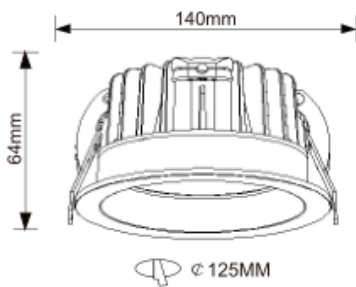

Aris Downlight

Bluetooth Driver with Controller series

This is our second series of Smart Bluetooth control via Bluetooth. Realize the function of dimming and color, also can adjust the light color according to different requirements.

Color temperature: 3000K~6000K

Voltage: AC220-240V 50/ 60Hz PF>0.95

Ra: 97 R9>95

Beam Angle(°): 110°

The light body size: 4" / 6" / 8"

Dimming Type: Bluetooth

Warranty: 7 years

IP level: IP65

SunLike LED Inside