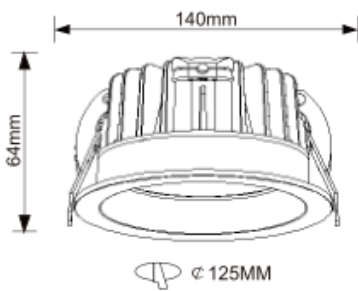

Aris Waterproof Downlight

Single Color Series Downlight
Dimmable/ Dim to Warm/ Non-Dimmable

To drive multiple lights at the same time with constant voltage drive.

Color temperature: :3000K/4000K/5000K(5700K)

Voltage: AC220-240V 50/ 60Hz PF>0.95

CRI: 97, R9>95

Beam Angle(°): 110°

The light body size: 4" / 6" / 8"

Dimming Type: Triac / 1-10V/ DALI/ Non-Dimmable

Warranty: 7 years

IP level: IP65

SunLike LED Inside

Dim to warm

Dimmable