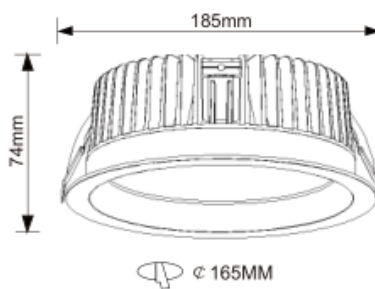

The light body size: 4" / 6" / 8"

Dimming Type: SUNWHITE

Warranty: 7 years

IP level: IP65

**SunLike** LED Inside

DC24V

4" 18W 110°  
3000K/4000K/5000K/5700K

**Photometric Information**