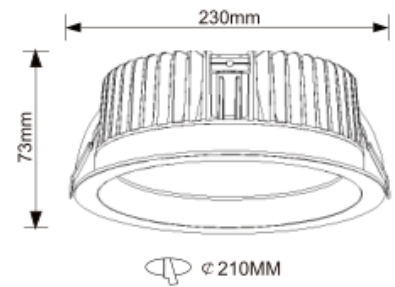

Aris Downlight

Bluetooth Driver with Controller series

This is our second series of Smart Bluetooth control via Bluetooth. Realize the function of dimming and color, also can adjust the light color according to different requirements.

Color temperature: 3000K~6000K

Voltage: AC220-240V 50/ 60Hz PF>0.95

Ra: 97 R9>95

Beam Angle(°): 110°

The light body size: 4" / 6" / 8"

Dimming Type: Bluetooth

Warranty: 7 years

IP level: IP65

SunLike LED Inside