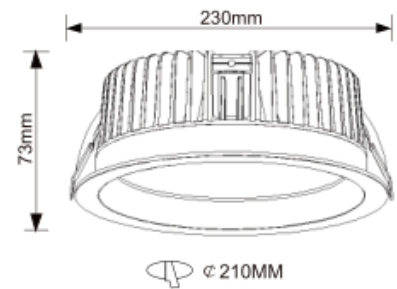

Aris Downlight

3CCT Changed Series Downlight

Dim to Warm & Dimmable series to adjust the brightness
Color temperature: :3000K/4000K/5000K(5700K)
tunable in one product
3000K/5700K with 80lm/W while 4000K with 90lm/W
Voltage: AC220-240V 50/ 60Hz PF>0.95
CRI: 97, R9>95
Beam Angle(°): 110°
The light body size: 4" / 6" / 8"
Dimming Type: Triac / 1-10V / DALI
Warranty: 7 years
IP level: IP65

SunLike LED Inside

Slide the DIP switch to choose color temperatures under the driver cap