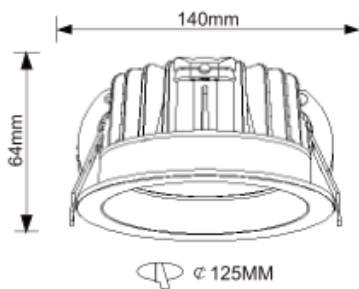

Aris Downlight

3CCT Changed Series Downlight

Dim to Warm & Dimmable series to adjust the brightness
Color temperature: :3000K/4000K/5000K(5700K)
tunable in one product
3000K/5700K with 80lm/W while 4000K with 90lm/W
Voltage: AC220-240V 50/ 60Hz PF>0.95
CRI: 97, R9>95
Beam Angle(°): 110°
The light body size: 4" / 6" / 8"
Dimming Type: Triac / 1-10V / DALI
Warranty: 7 years
IP level: IP65

SunLike LED Inside

Slide the DIP switch to choose color temperatures under the driver cap